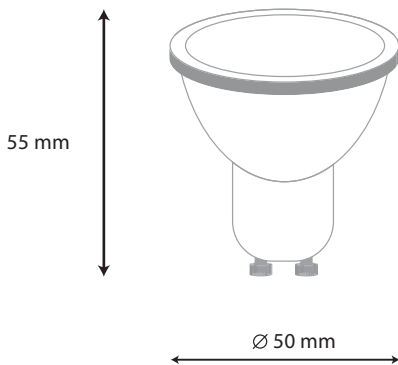

DIMENSION

PRODUCT

Name	GU10 Dimmable LED Lamps
Reference	EL-GU10-6WD
Bulb Shape	Circular
Bulb Finish	White
Bulb diameter	Ø 50mm
Nominal Length	55mm
RoHS compliant	Yes
Cap/Base	GU10
Ingress Protection	IP20

LIGHTING INFORMATION

Light source	LED
Gross luminous flux	453 Lm
Power	6 W
Colour temperature CCT	3000 / 4000 / 6500 K
Colour Rendering Index	CRI = 80
Light beam angle	45°
Dimming	Yes
Median useful Life	25,000 hours